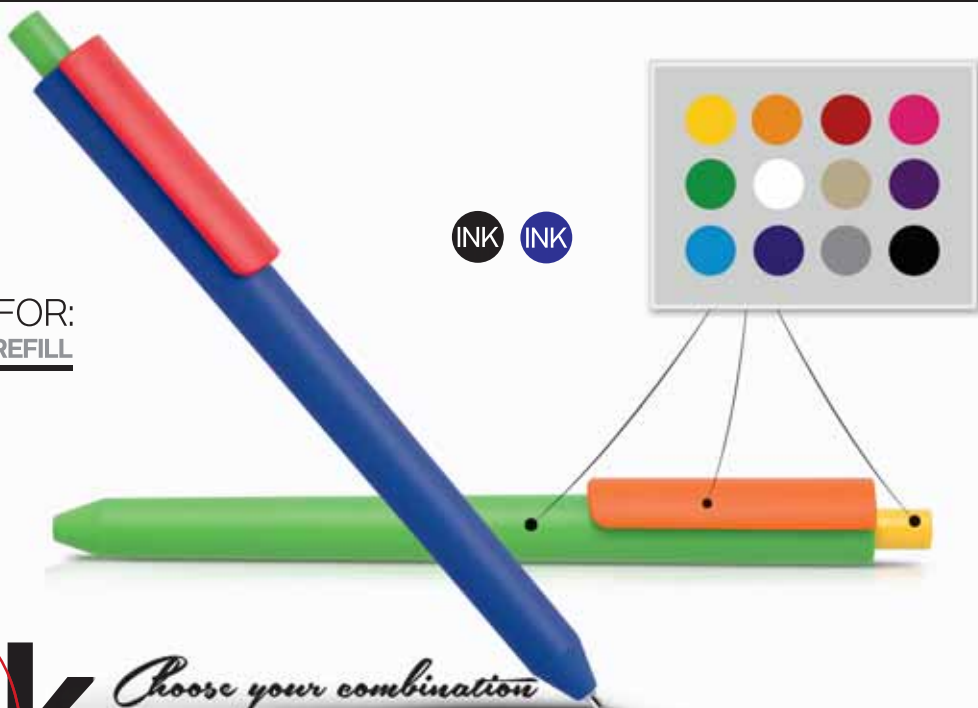

3456  
combinations

CHOOSE THE COLOR FOR:  
**PUSHER** × **CLIP** × **PEN BODY** × **REFILL**

for orders over 3000 pcs,  
you can make your own design  
by choosing desired color of  
the clip, pusher and pen body  
we offer writing system blue or black ink,  
for customised pen configurations.